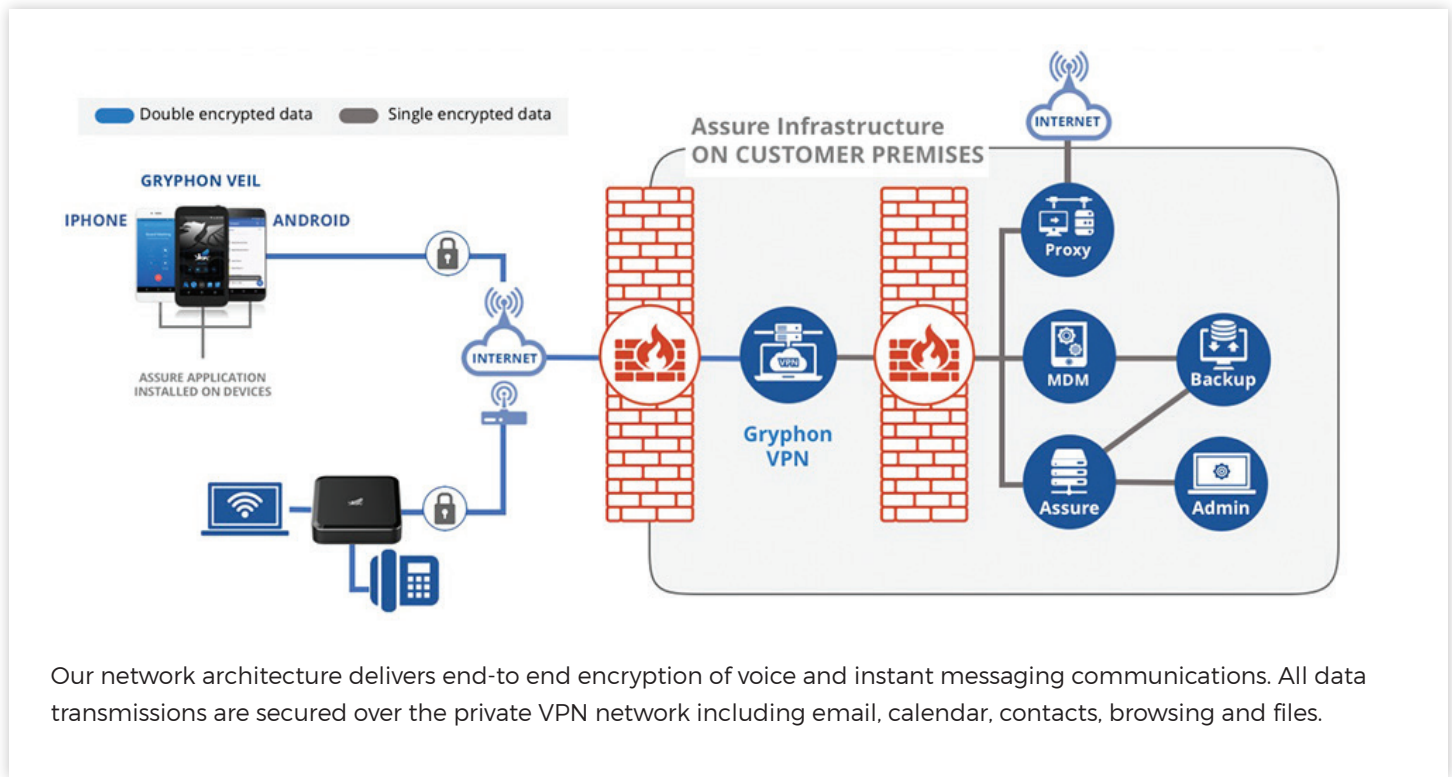

## ENCRYPTION FOR VOICE AND WI-FI CONNECTIVITY

Gryphon Connect constructs a secure tunnel to protect all data communications from any end point.

### Interfaces

- Local Ethernet Port (100Base-T, RJ-45)
- Wide Area Network Port (1000Base-T, RJ-45)
- USB 2.0 for Service and Maintenance
- 12V input power supply, DC-Connector

### Wireless Connectivity

- Dual-Band Wi-Fi 802.11a/b/g/n
- Bluetooth 4.1 and Bluetooth LE

### Mechanics

- Size 100 mm x 100 mm x 26 mm
- Weight 218 g

Our network architecture delivers end-to-end encryption of voice and instant messaging communications. All data transmissions are secured over the private VPN network including email, calendar, contacts, browsing and files.